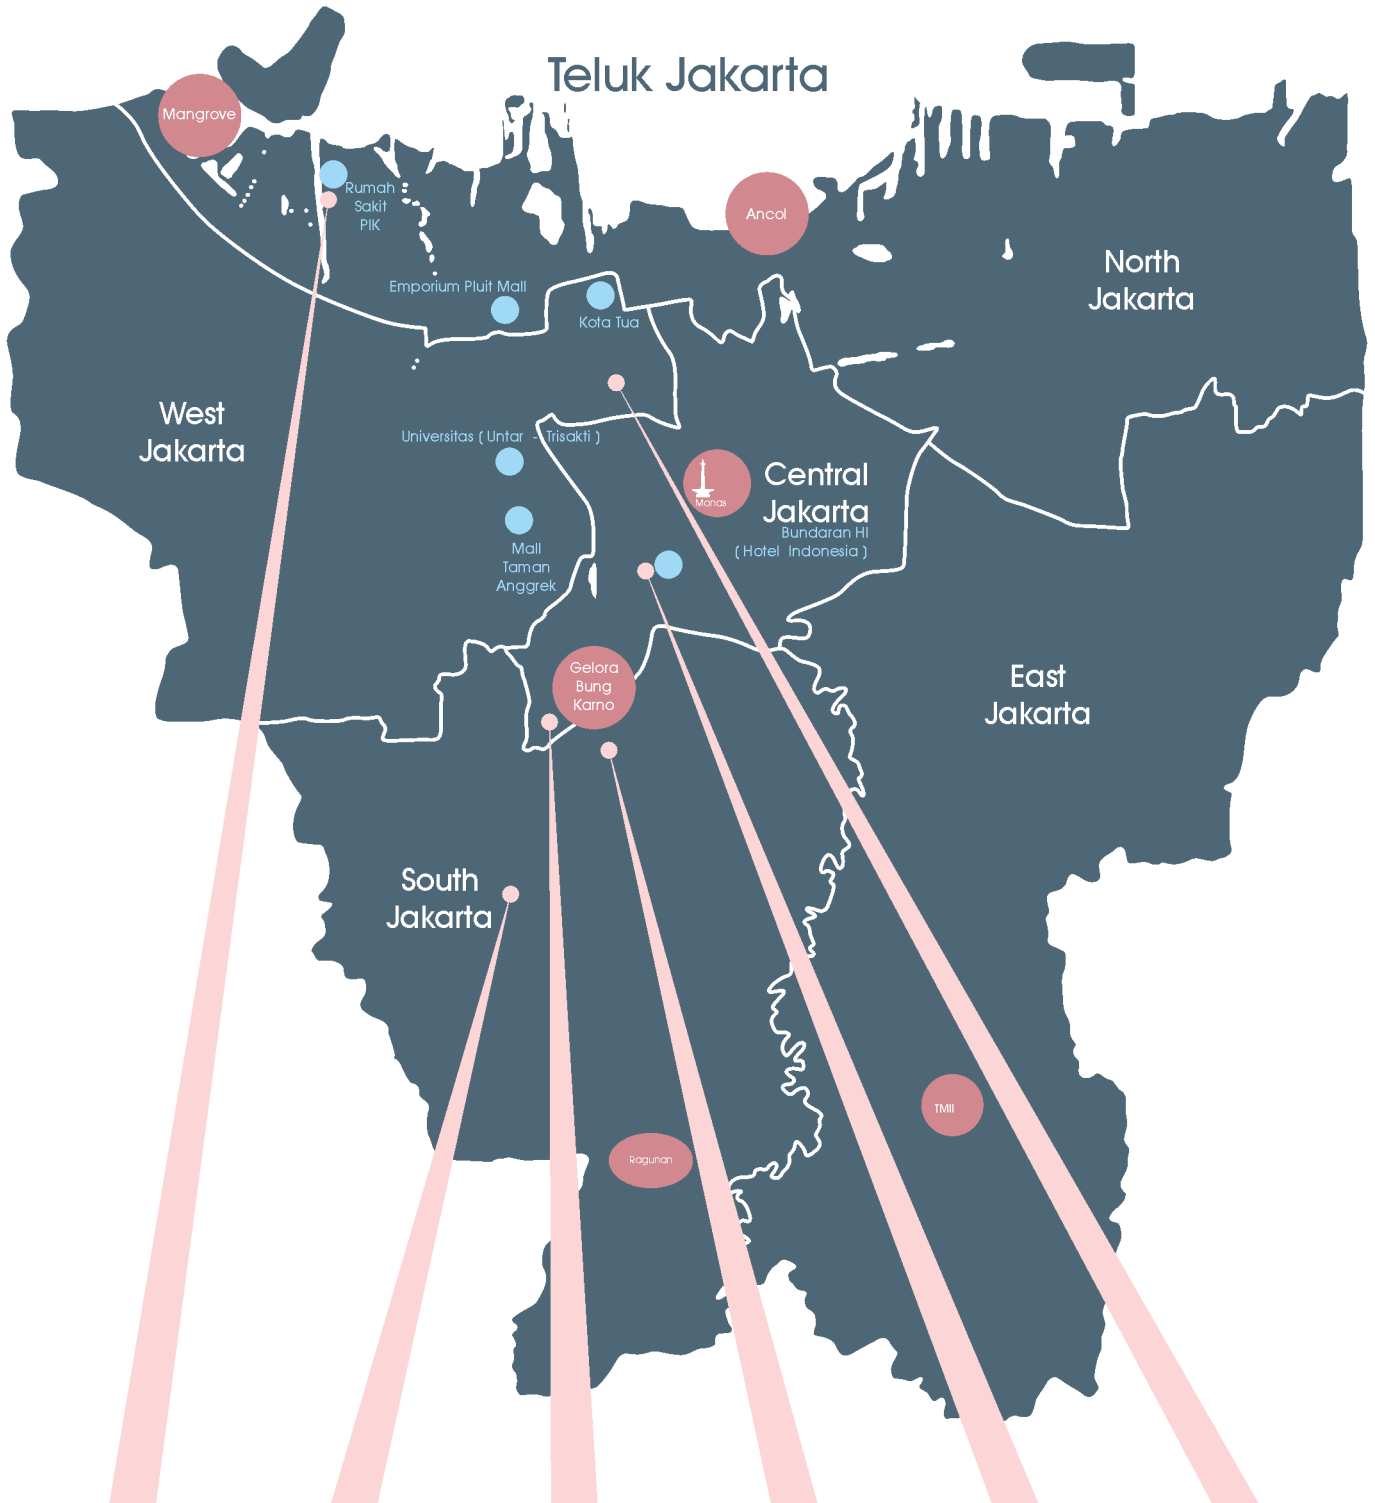

MAPS

of Store The Palace Tea

PIK
PANTAI INDAH KAPUK

Ruko Metro
Pantai Indah Kapuk (PIK)
Jl. Marina Pantai Indah, The Metro, Blok G3 No. 30
(West Jakarta)

Daily
Open 08.00am - 10.00pm

The Palace Tea
PIK
North Jakarta

PIM5

Ranch Market
Pondok Indah Mall 5
Gedung Plaza 6
Jl. Suka Raya Pondok Indah, Pondok Indah
(South Jakarta)

Daily
Open 8.00am - 10.00pm

The Palace Tea
PIM 5
South Jakarta

PLAZA SENAYAN

Ranch Market
Plaza Senayan Blok T4
Jl. Asia Afrika, Gelora, Tanah Abang
(Central Jakarta)

Daily
Open 10.00am - 10.00pm

The Palace Tea
PLAZA SENAYAN
Central Jakarta

ASHTA
DISTRICT 8
SCBD

ASHTA District 8 SCBD
Floor UG+30
Senayan, Kebayoran Baru
(South Jakarta)

Daily
Open 10.00am - 10.00pm

The Palace Tea
ASHTA
South Jakarta

Plaza INDONESIA

Plaza Indonesia Level 4
No.016A
(Central Jakarta)

Daily
Open 10.00am - 10.00pm

The Palace Tea
Plaza Indonesia
Central Jakarta

TAMAN SARI

Jalan Keagungan
No. 4-6 - RT.01/Rw.08
Taman Sari
(West Jakarta)

Daily
Open 09.00am - 09.00pm

(Only ONLINE)

The Palace Tea
Taman Sari
West Jakarta